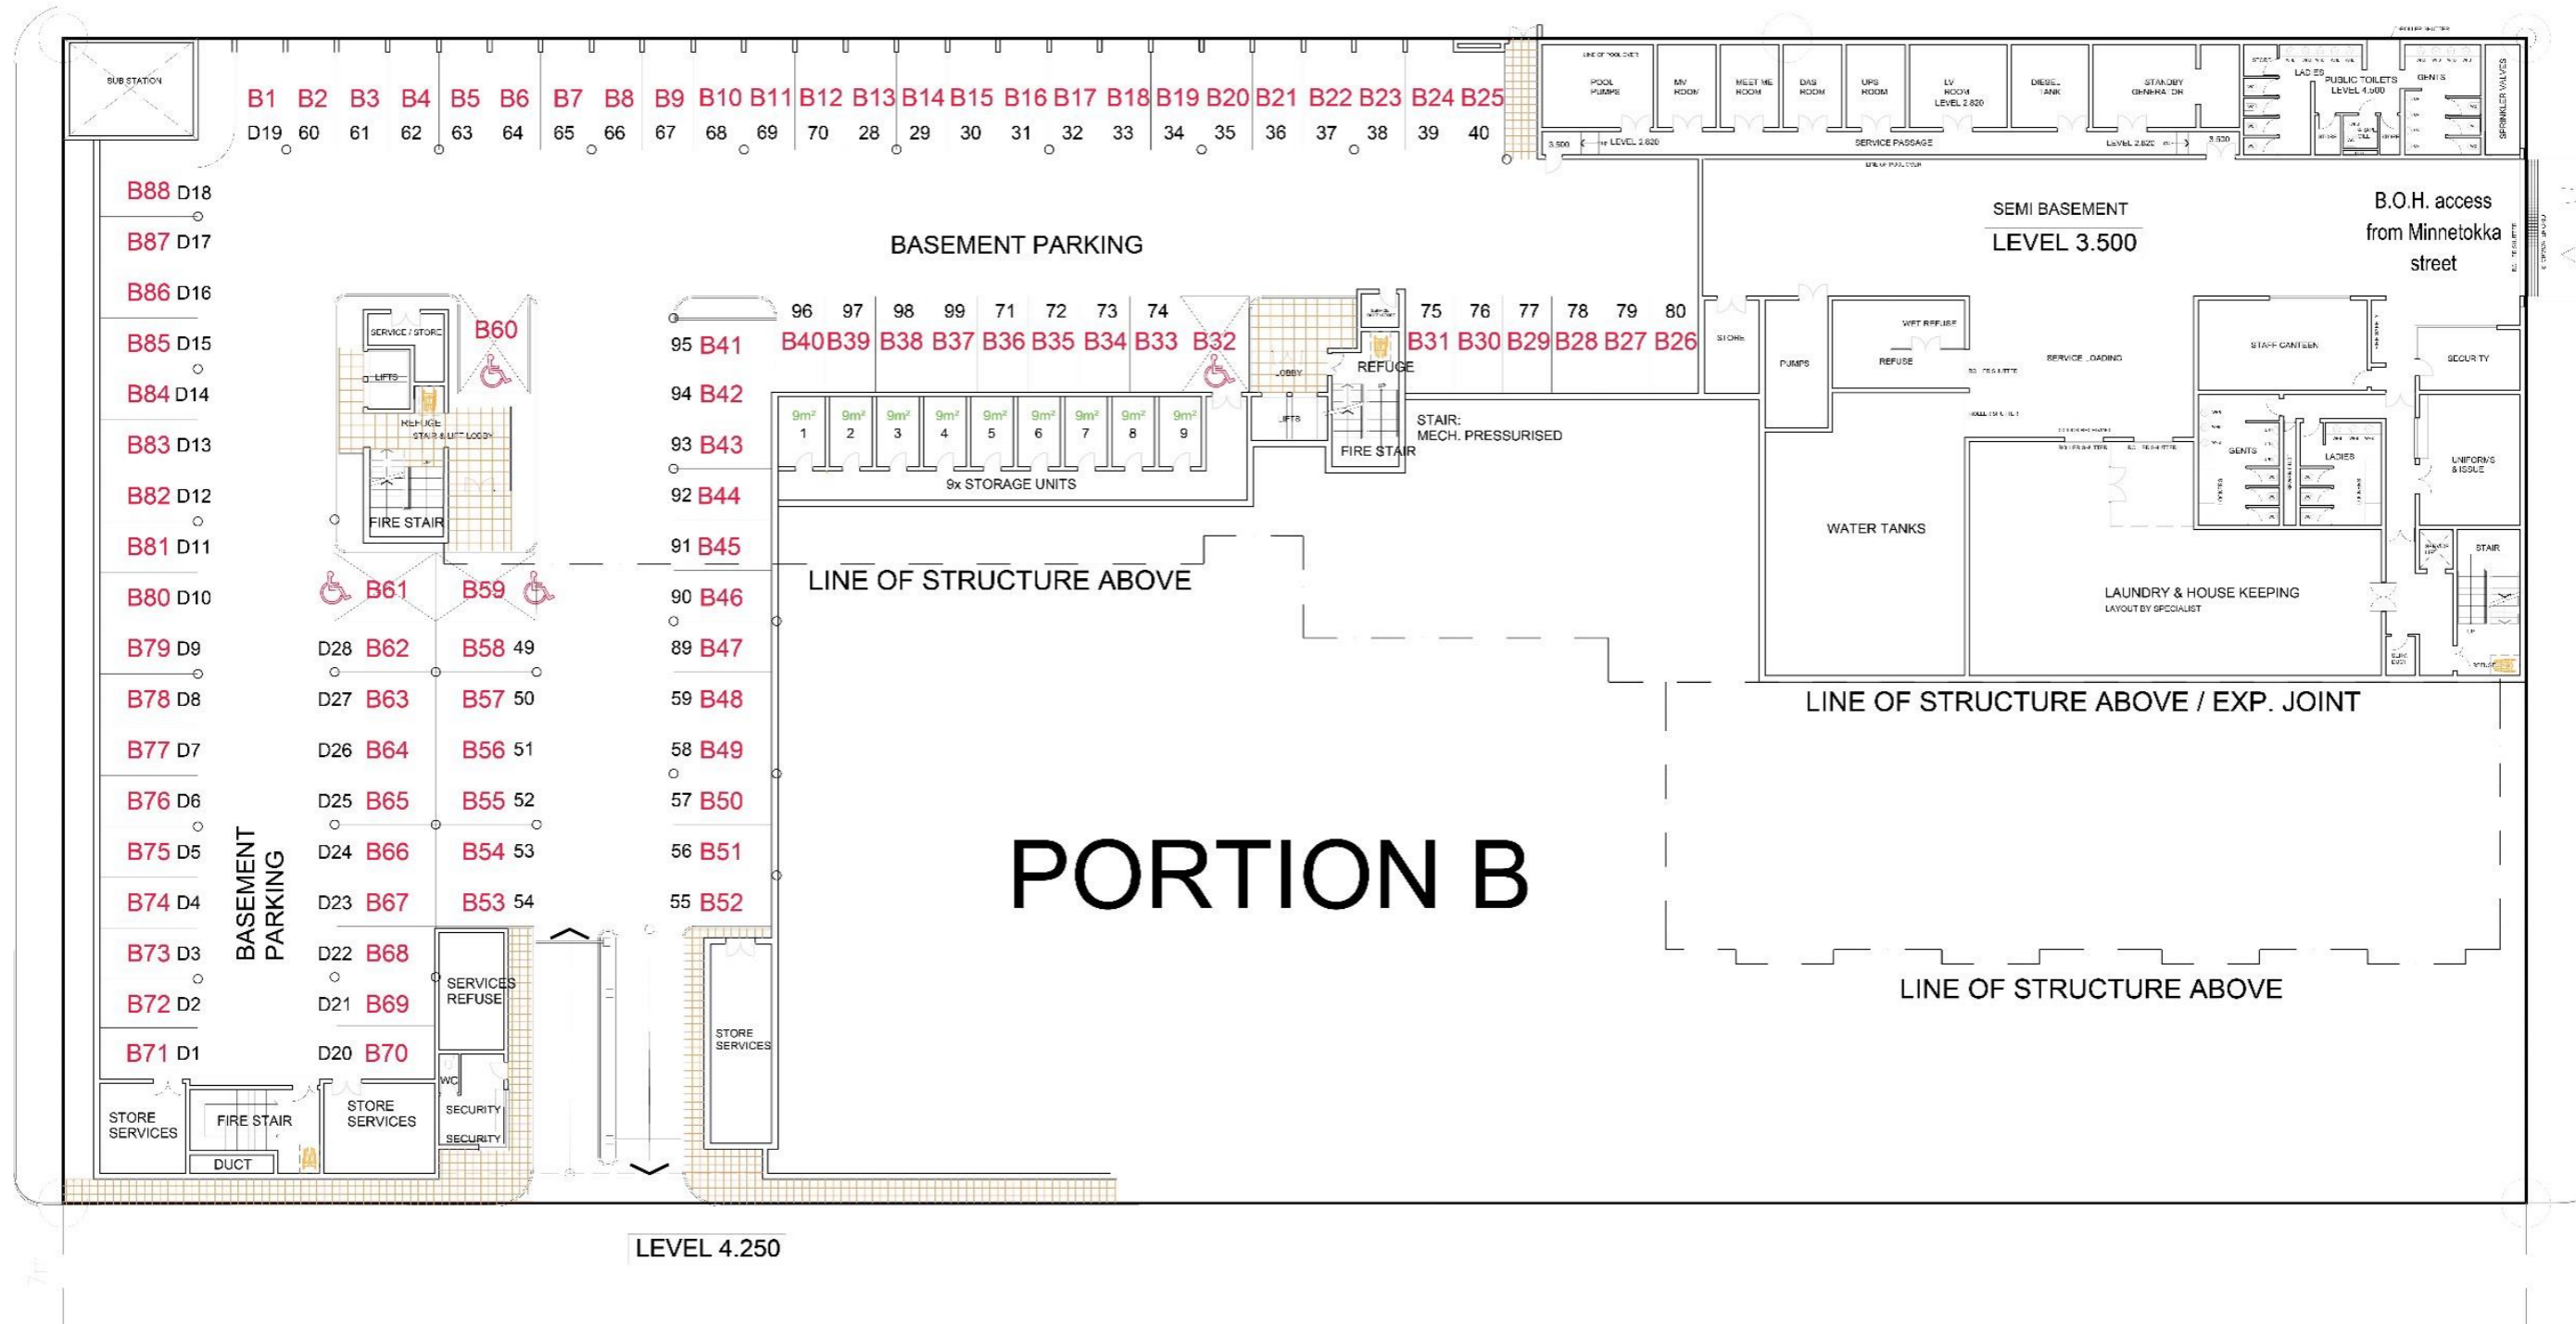

Camp Road 12.59m

Floor Plan - not to scale

THE ADMIRAL BEACH APARTMENTS BASEMENT LEVEL