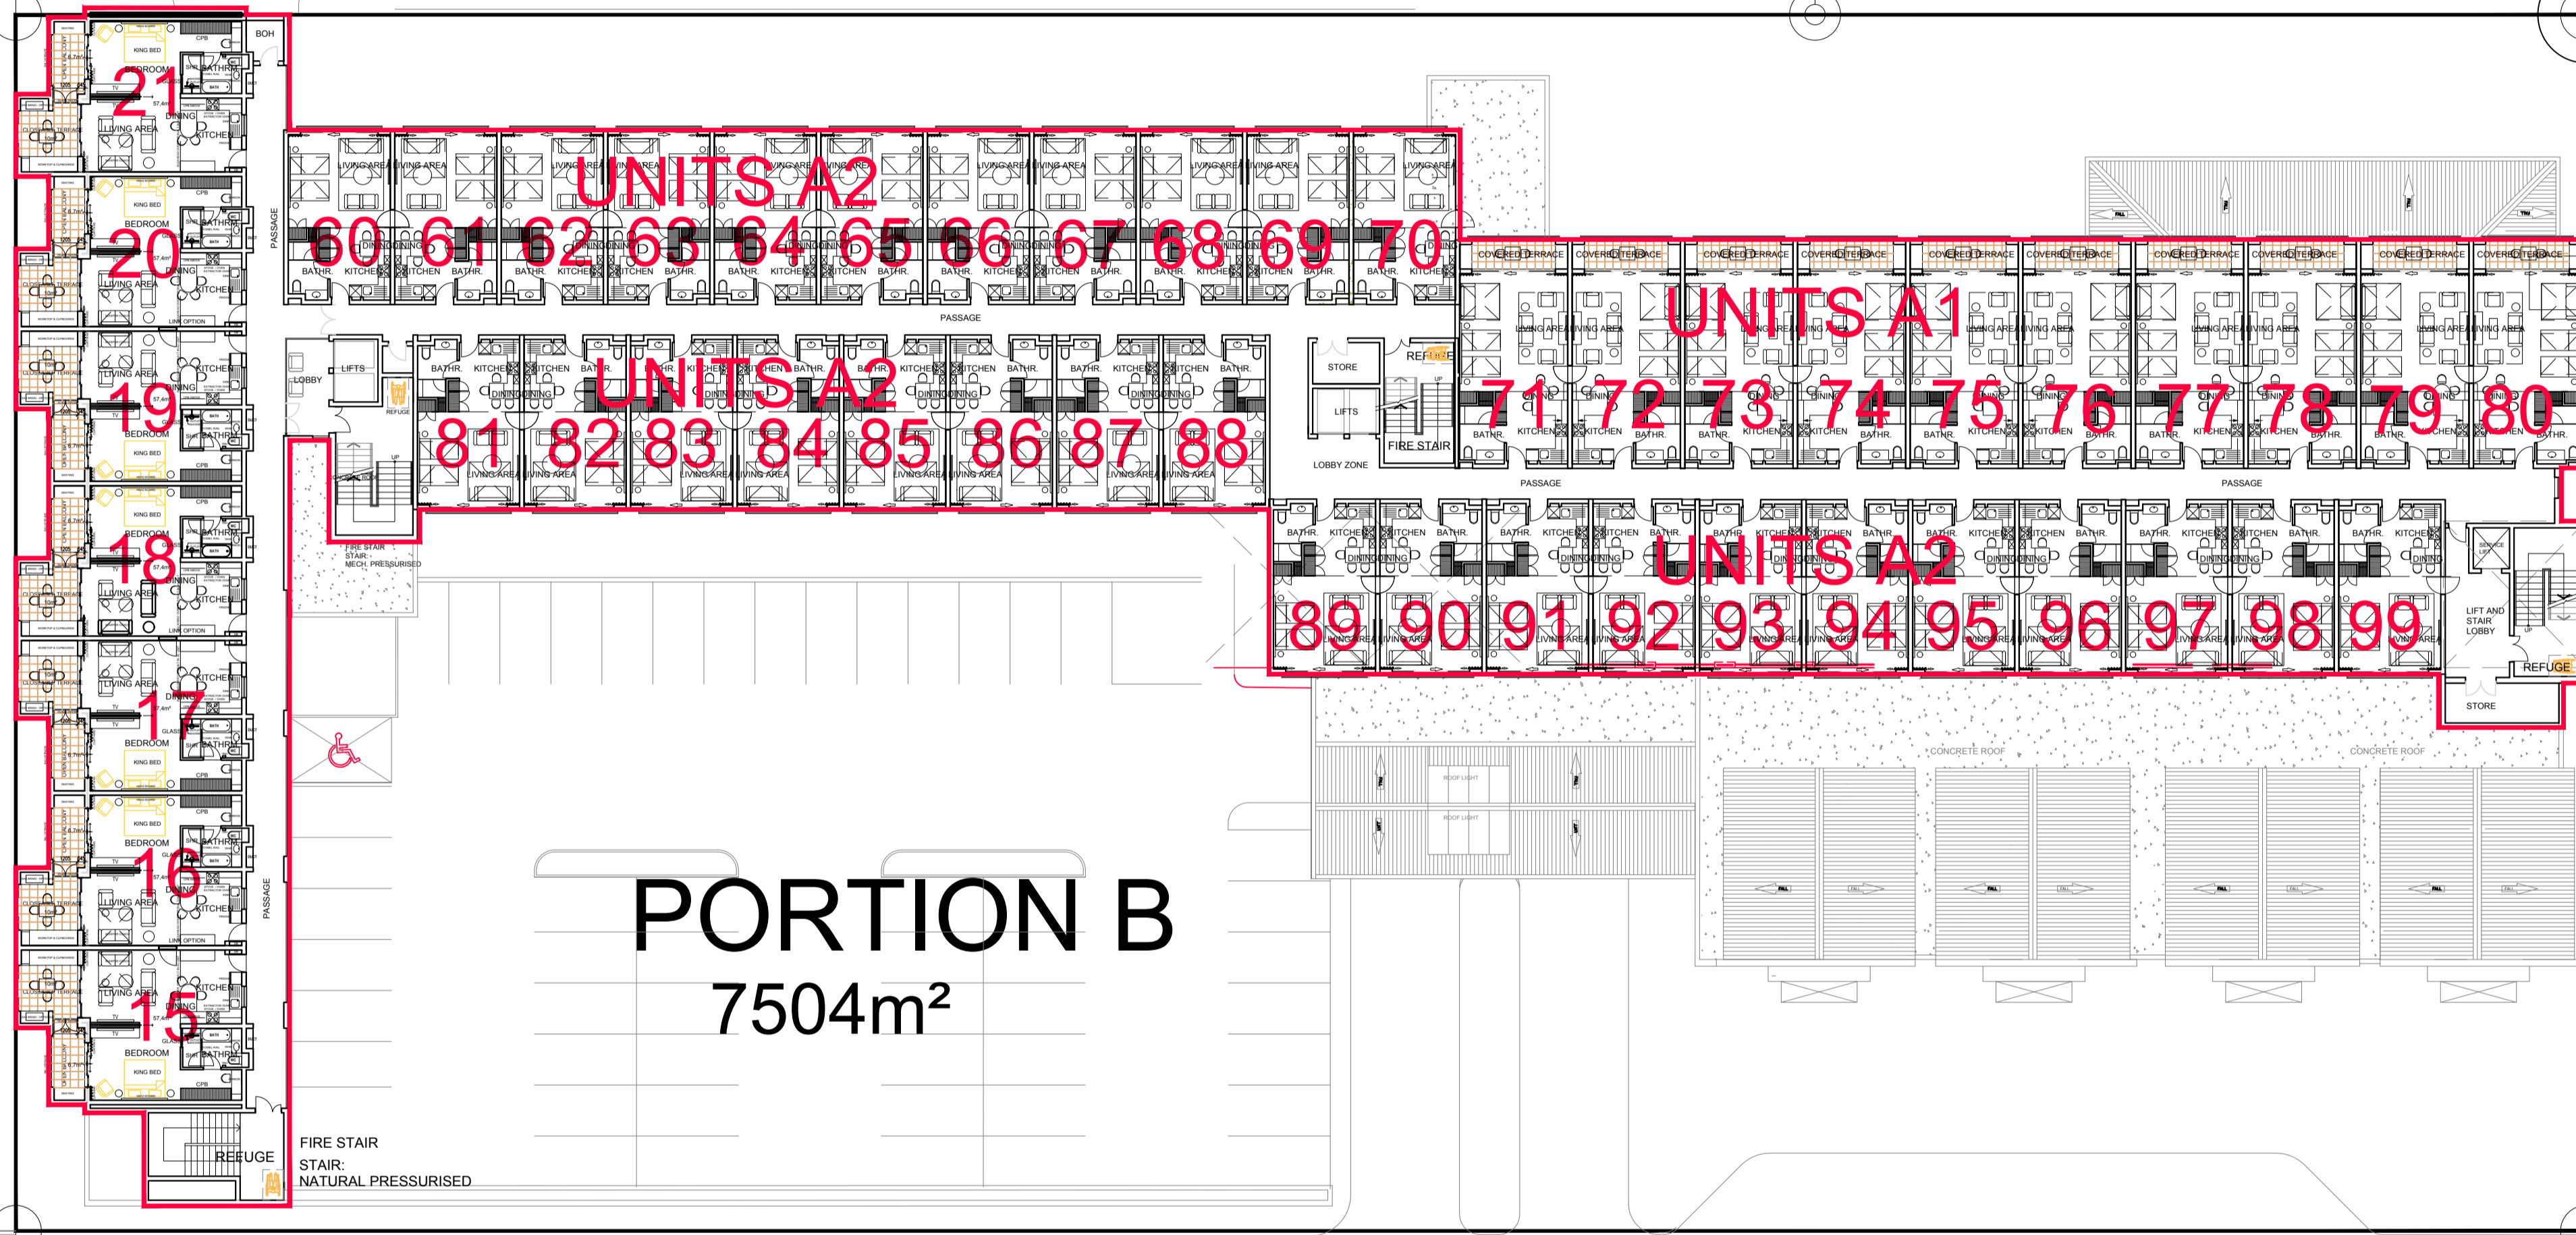

PUBLIC PARKING

Camp Road 12.59m

3,044m² - CONSTRUCTION AREA

Abolition Block

MINNETOKKASTRAAT 15,74

BLOCK D APARTMENTS

PORTION B
7504m²

SECOND FLOOR

SCALE 1:250

THE ADMIRAL BEACH PROJECT

Main Road 31.49m

Minnetokka Street 18.89m

PORT JACKSON AVENUE 12,59

242

243

353